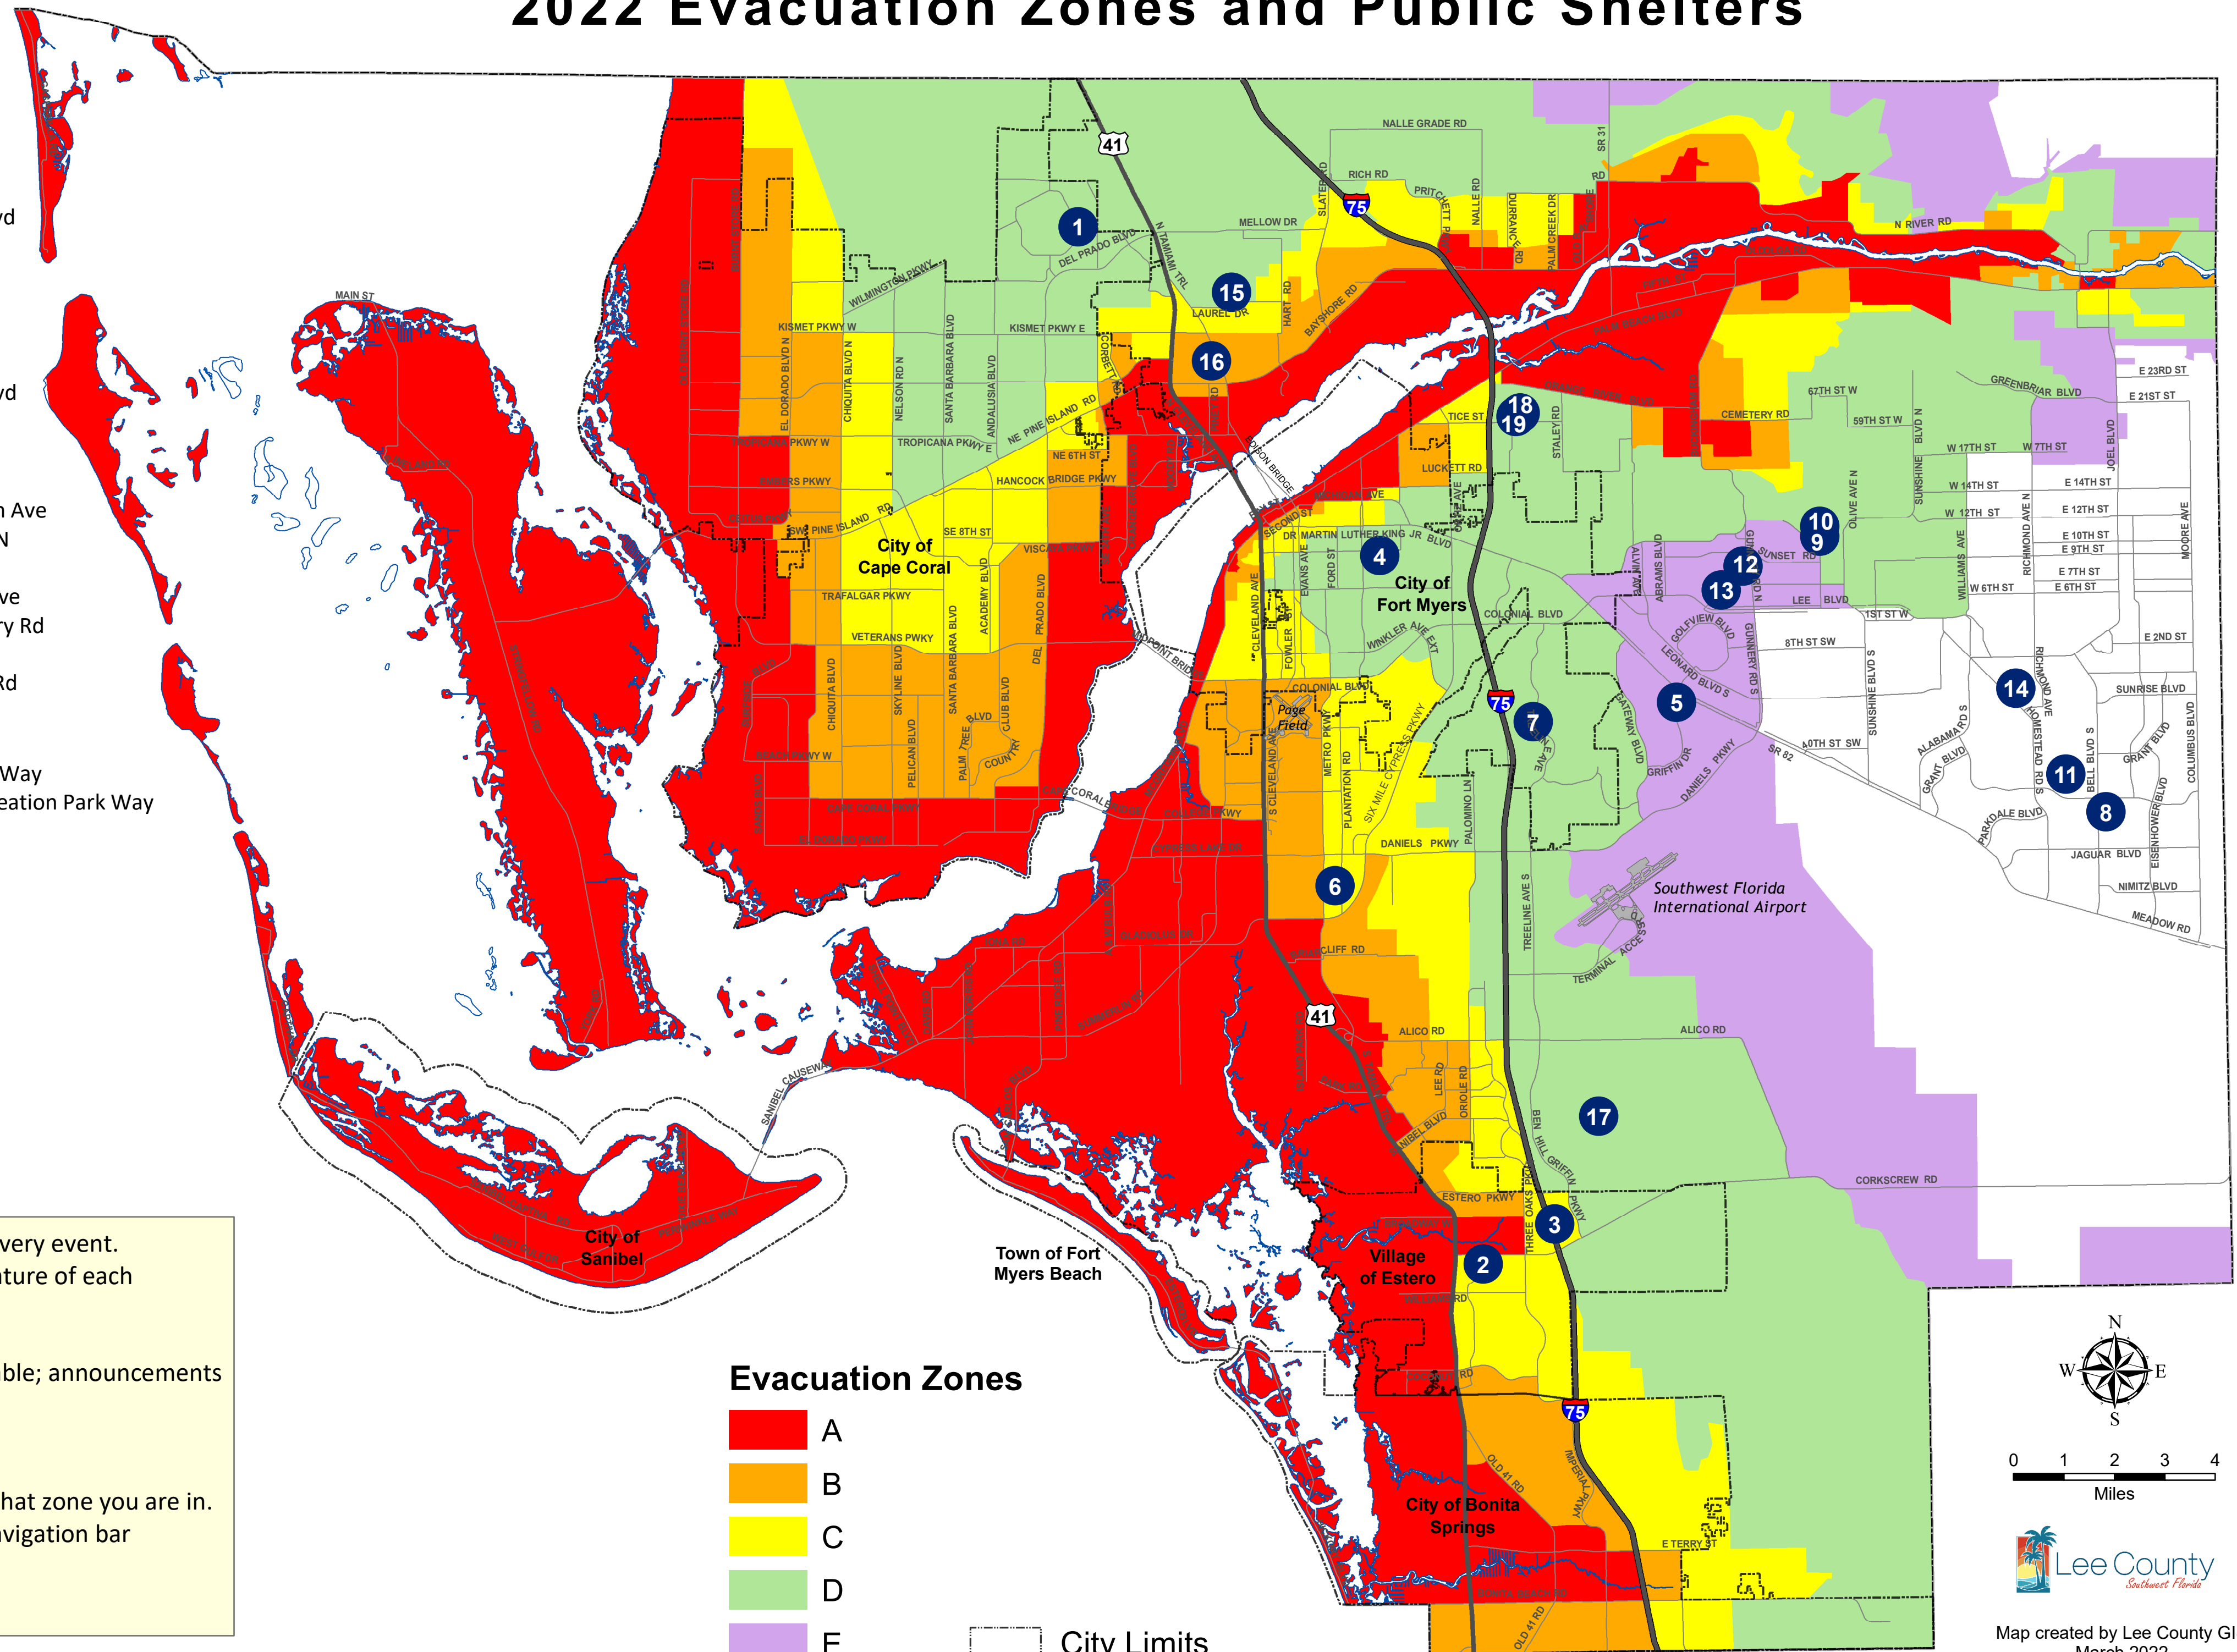

2022 Evacuation Zones and Public Shelters

EMERGENCY PUBLIC SHELTERS

Cape Coral

1. Island Coast High School – 2125 DeNavarra Pkwy

Estero

2. Estero Recreation Center – 9200 Corkscrew Palm Blvd
3. Hertz Arena – 11000 Everblades Pkwy

Fort Myers

4. Dunbar High School – 3800 Edison Ave
5. Gateway High School - 13820 Griffin Dr
6. South Fort Myers High School – 14020 Plantation Blvd
7. Treeline Elementary School - 10900 Treeline Ave

Lehigh Acres

8. East Lee County High School – 715 Thomas-Sherwin Ave
9. Harns Marsh Elementary School – 1800 Unice Ave N
10. Harns Marsh Middle School – 1820 Unice Ave N
11. Mirror Lakes Elementary School – 525 Charwood Ave
12. Tortuga Preserve Elementary School - 1711 Gunnery Rd
13. Varsity Lakes Middle School – 801 Gunnery Rd
14. Veterans Park Recreation Center – 49 Homestead Rd

North Fort Myers

15. North Fort Myers Academy of the Arts – 1856 Arts Way
16. North Fort Myers Recreation Center – 2000 N Recreation Park Way

San Carlos

17. Alico Arena – 12181 FGCU Lake Pkwy

Tice

18. Manatee Elementary School - 5301 Tice St
19. Oak Hammock Middle School – 5321 Tice St

Be Advised: **NOT all shelters will be open for every event. The opening of shelters is dependent upon the nature of each specific event.

Please Note: Pet-friendly sheltering will be available; announcements will be made at the time.

Know Your Evacuation Zone:
Visit our website www.LeeEOC.com to find out what zone you are in.
1. Click on "Know My Evacuation Zone" in the navigation bar
2. Click the Find My Evacuation Zone link
3. Enter your address in the search bar

Evacuation Zones

- A
- B
- C
- D
- E

City Limits

Map created by Lee County GIS
March 2022